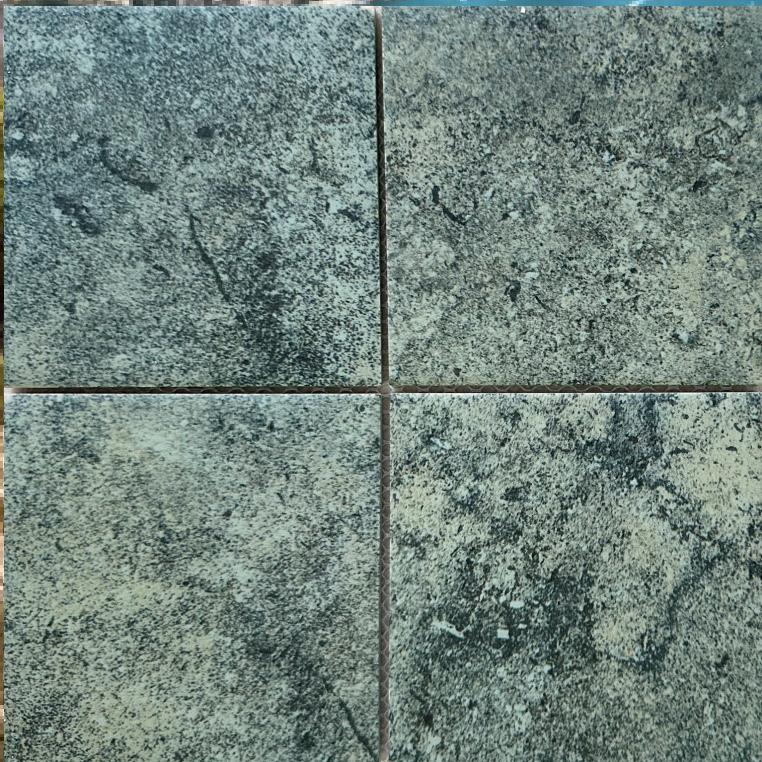

POSITANO

INSPIRED BY THE CHARMING ALLURE AND VIBRANT HUES OF POSITANO. STEP INTO THE HEART OF THE AMALFI COAST WITH OUR TILE RANGE, METICULOUSLY CRAFTED TO CAPTURE THE ESSENCE OF THIS ICONIC ITALIAN SEASIDE TOWN. WHETHER YOU'RE DREAMING OF A COASTAL GETAWAY OR INFUSING YOUR HOME WITH THE RUSTIC CHARM OF POSITANO, OUR TILES OFFER VERSATILITY AND STYLE.