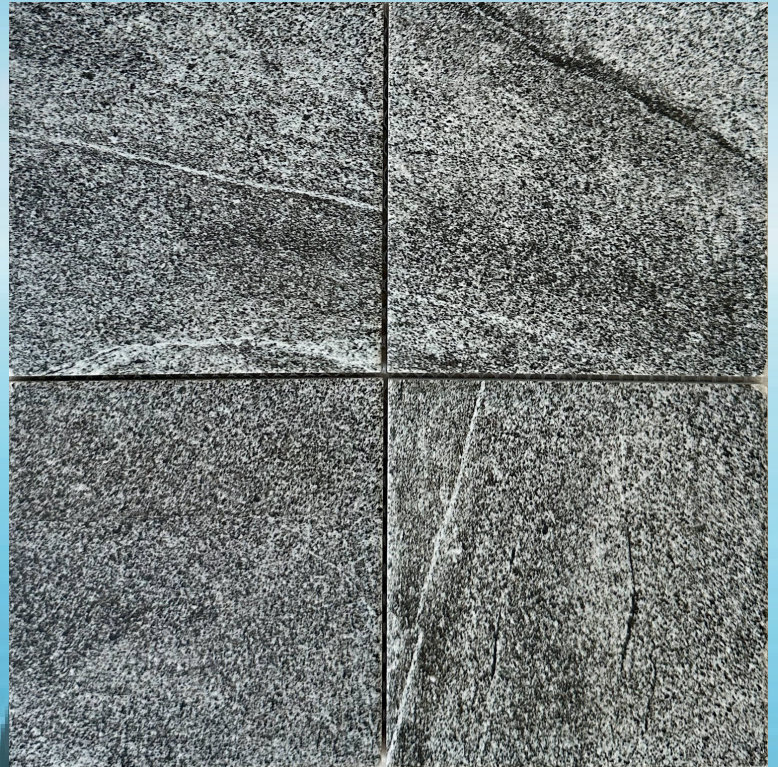

ELEGANCE AMALFI

INSPIRED BY THE LAID-BACK CHARM AND COASTAL BEAUTY OF MAIORI. IMMERSE YOURSELF IN THE SOOTHING HUES OF OUR TILES, REFLECTING THE VIBRANT COLORS OF MAIORI'S SUN-DRENCHED BEACHES AND CHARMING WATERFRONT. WHETHER YOU'RE DREAMING OF A SEASIDE RETREAT OR INFUSING YOUR HOME WITH THE RELAXED VIBE OF MAIORI, OUR TILES OFFER VERSATILITY AND TRANQUILITY.

MAIORI