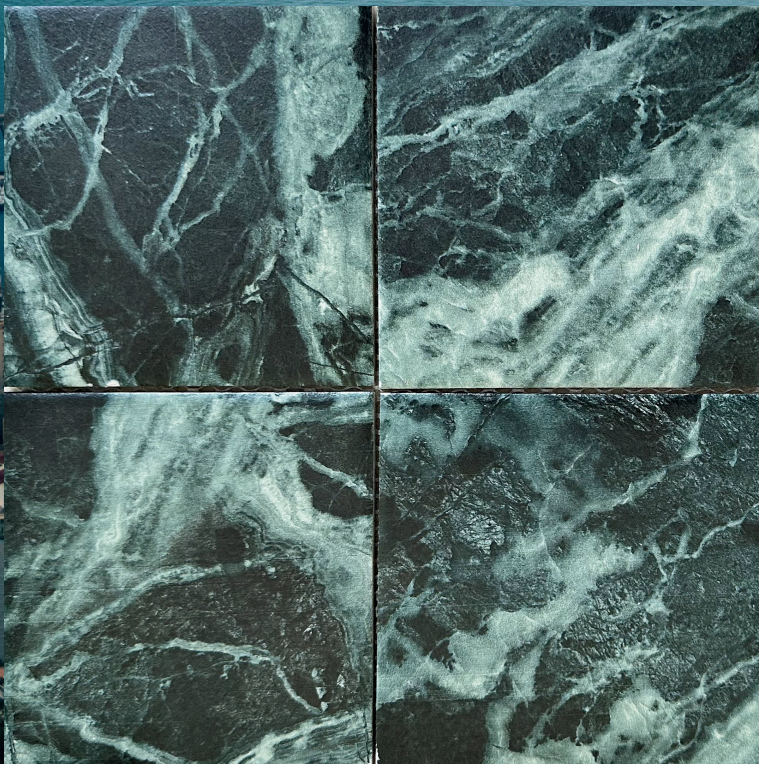

INSPIRED BY THE LAVISH LUXURY AND COSMOPOLITAN CHARM OF MONACO. IMMERSE YOURSELF IN THE DECADENT HUES OF OUR TILES, MIRRORING THE SHIMMERING LIGHTS AND REFINED ARCHITECTURE THAT DEFINE THE LANDSCAPE OF MONACO. WHETHER YOU'RE DREAMING OF A LUXURIOUS SANCTUARY OR INFUSING YOUR HOME WITH THE COSMOPOLITAN FLAIR OF MONACO, OUR TILES OFFER VERSATILITY AND SOPHISTICATION.